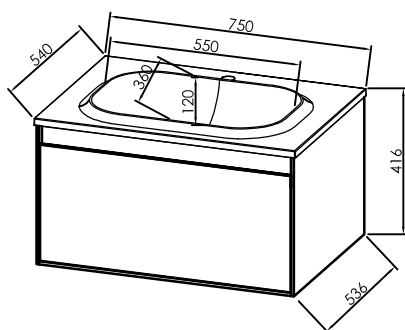

**OUP 75 WH
OUP 75 NA
OUP 75 BLACK STONE**